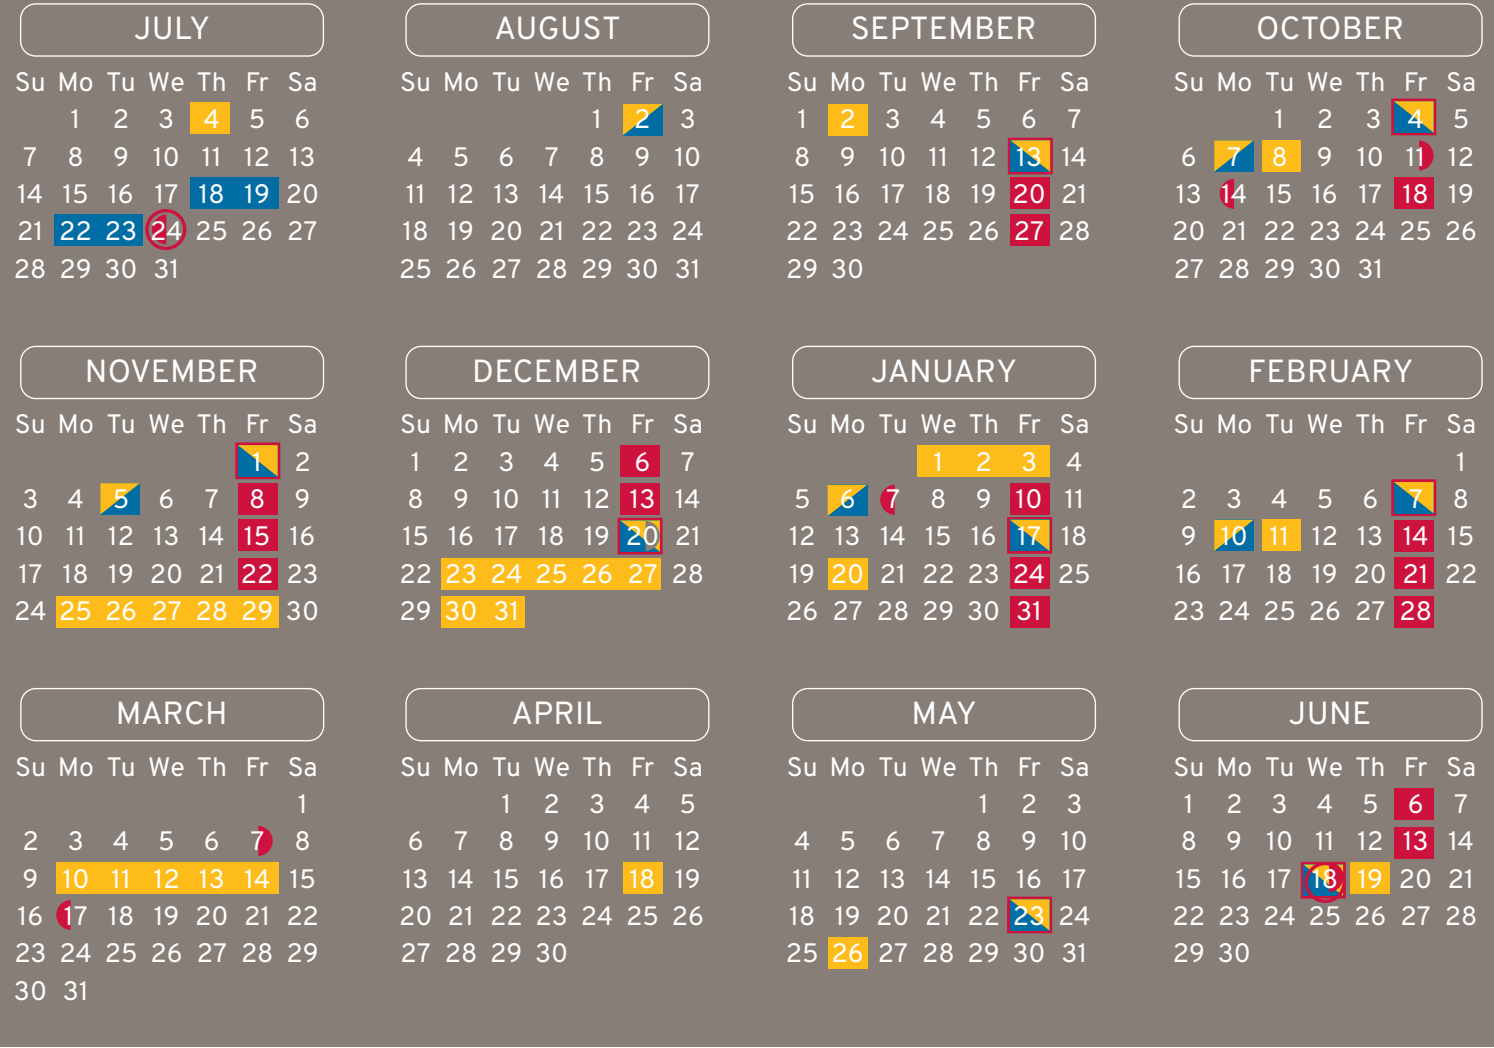

2024-2025 ADSY CALENDAR

for Ermel, Harris, Smith, and Vines

Student Holidays

- Staff Development.....July 18-23
- Staff Development.....Aug. 2
- Labor Day Sep. 2
- Staff Development..... Oct. 7
- Student Holiday Oct. 8
- Staff Development.....Nov. 5
- Thanksgiving Break..... Nov. 25-29
- Midwinter Break Dec. 23-Jan. 3
- Staff Development..... Jan. 6
- Martin Luther King Jr. HolidayJan. 20
- Staff Development..... Feb. 10
- Student HolidayFeb. 11
- Spring Break Mar. 10-14
- Student HolidayApril 18
- Memorial Day Holiday.....May 26

Student Grading Periods

- Grading Period.....July 22-Oct. 11
Report Card.....Oct. 18
- Grading Period..... Oct. 14-Dec. 20
Report Card.....Jan. 13
- Grading Period.....Jan. 7-Mar. 7
Report Card.....March 21
- Grading Period..... Mar. 17-June 18
Report Card..... June 18